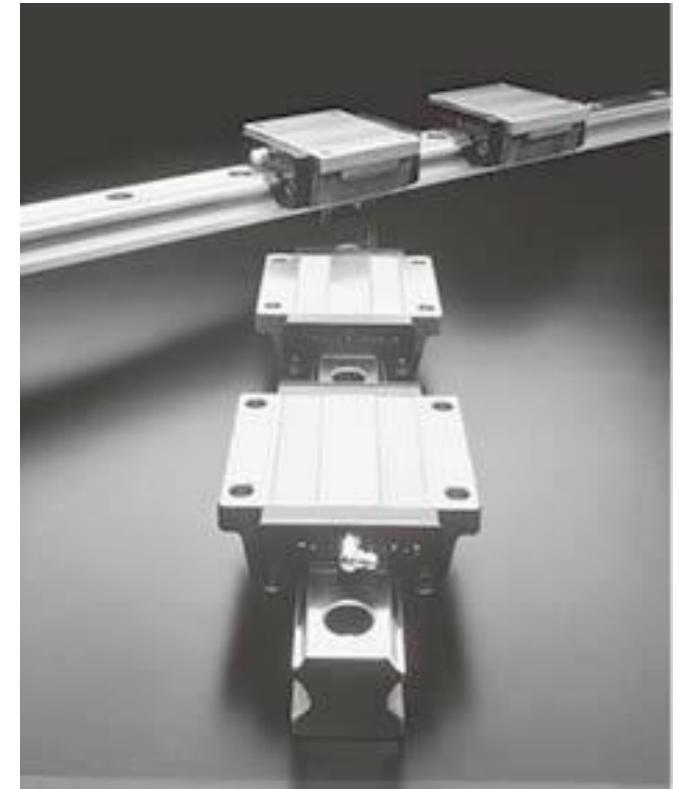

Linear Motion Guides:

- THK pioneered linear motion products
- Block & Rail
- Use rotary motion to reduce friction
- Smallest LM guide in existence – (.5 mm rail)

LM Guides Application Examples

Machine tools

(Low electrical power consumption)

Increases productivity!

(Facilitates faster machine movement)

Can take a strand of hair
(diameter of 0.07mm) and cut it
in 34 subsections

⇒ **Extremely precise movement**