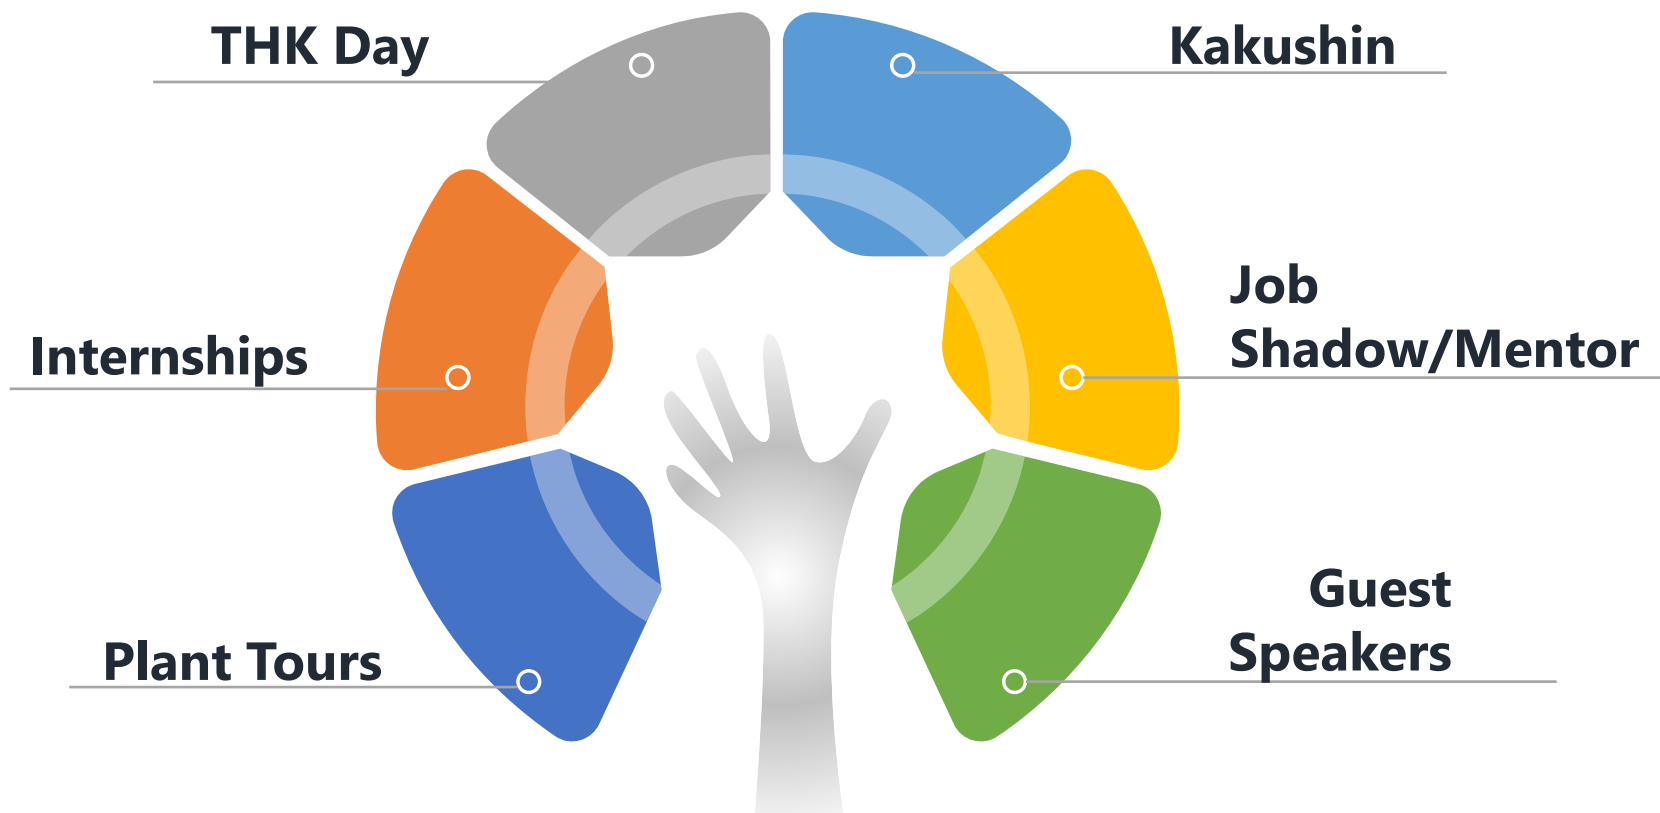

Educational Programs & Opportunities

THK Manufacturing of America, Inc. organizes educational programs to students that are obtaining education through K-12 schools, vocational schools, and colleges/universities.