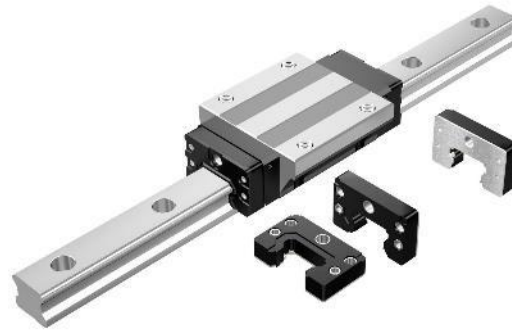

Linear Motion Guides:

- THK pioneered linear motion products
- Block & Rail
- Use rotary motion to reduce friction
- Smallest LM guide in existence – (.5 mm rail)

LM Guides Application Examples

Machine tools

(Low electrical power consumption)

Increases productivity!

(Facilitates faster machine movement)

Can take a strand of hair
(diameter of 0.07mm) and cut it
in 34 subsections

⇒ **Extremely precise movement**